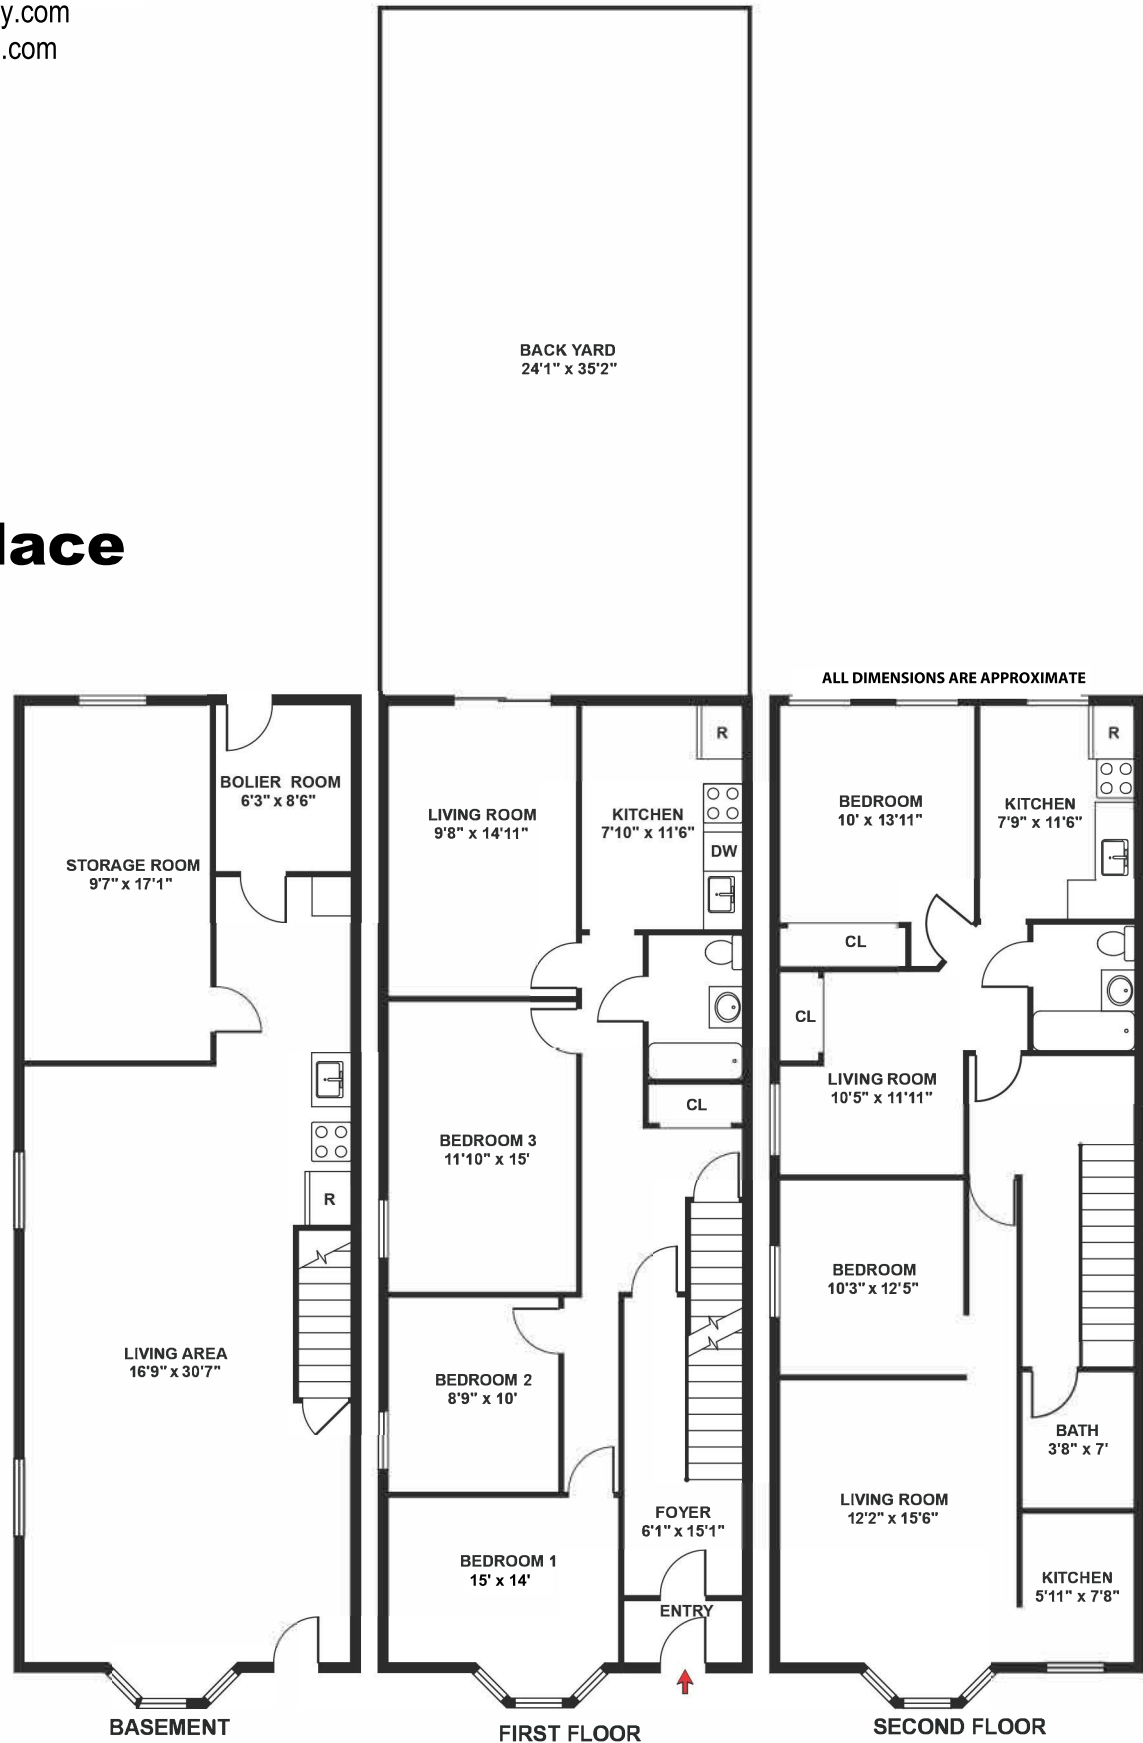

Barbara Puccia Realty

www.BarbaraPucciaRealty.com

barbara@barbarapuccia.com

Cell: 718-755-1609

19 Reeve Place

All information regarding the floor plan is from sources deemed reliable. However, Barbara Puccia Realty cannot assure its accuracy and bears no responsibility for any errors, omissions or misstatements. The plan is for representation purposes only and should not be used as such by the prospective purchaser. All dimensions are approximate and should be re-measured for absolute accuracy.