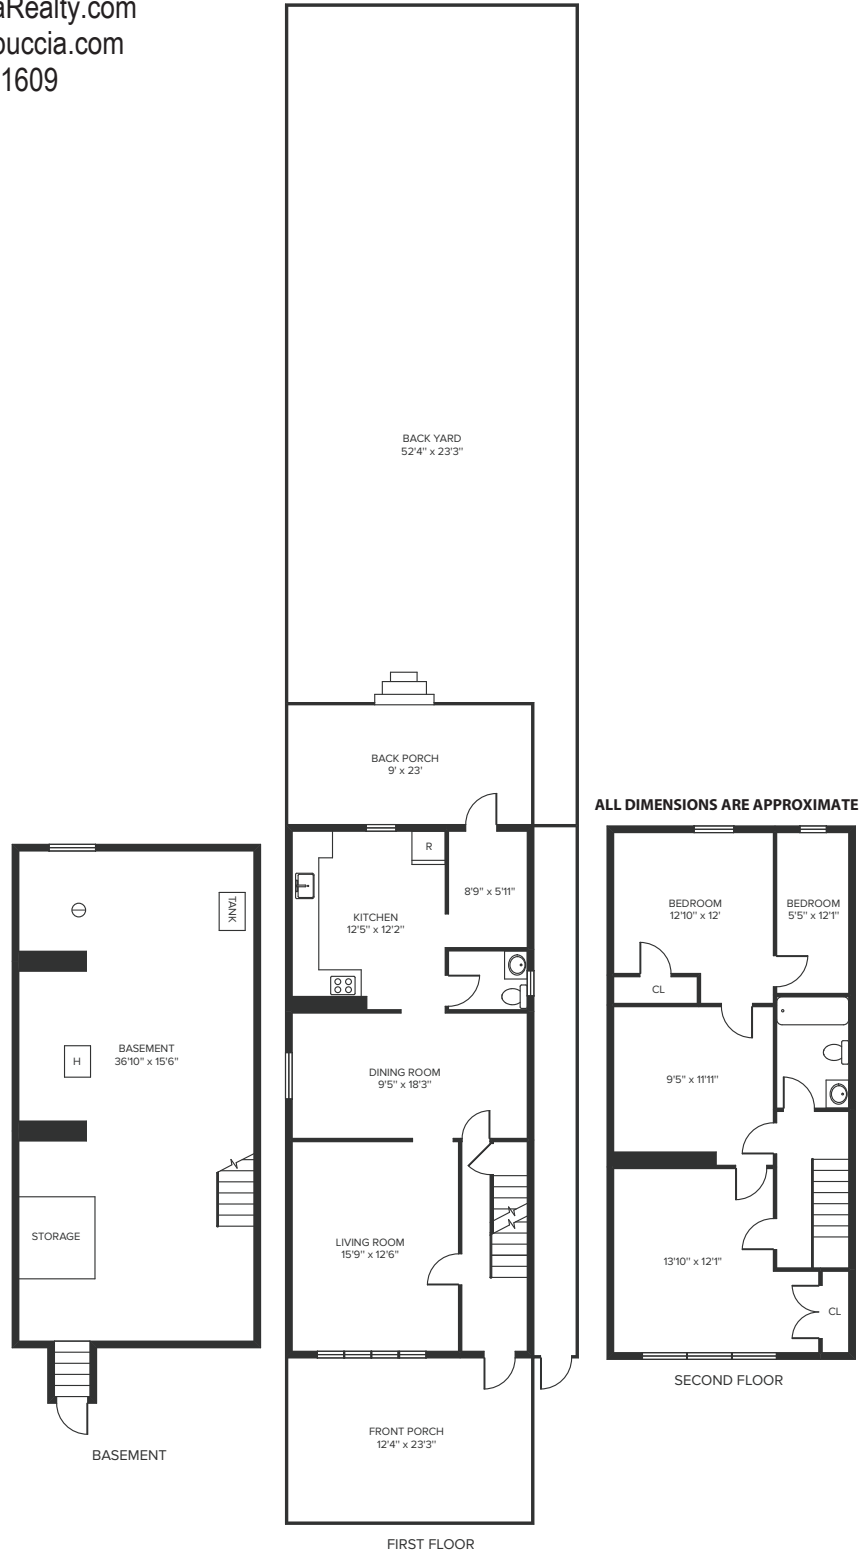

Barbara Puccia Realty

www.BarbaraPucciaRealty.com
barbara@barbarapuccia.com
Cell: 718-755-1609

42 Reeve Place

All information regarding the floor plan is from sources deemed reliable. However, Barbara Puccia Realty cannot assure its accuracy and bears no responsibility for any errors, omissions or misstatements. The plan is for representation purposes only and should not be used as such by the prospective purchaser. All dimensions are approximate and should be re-measured for absolute accuracy.