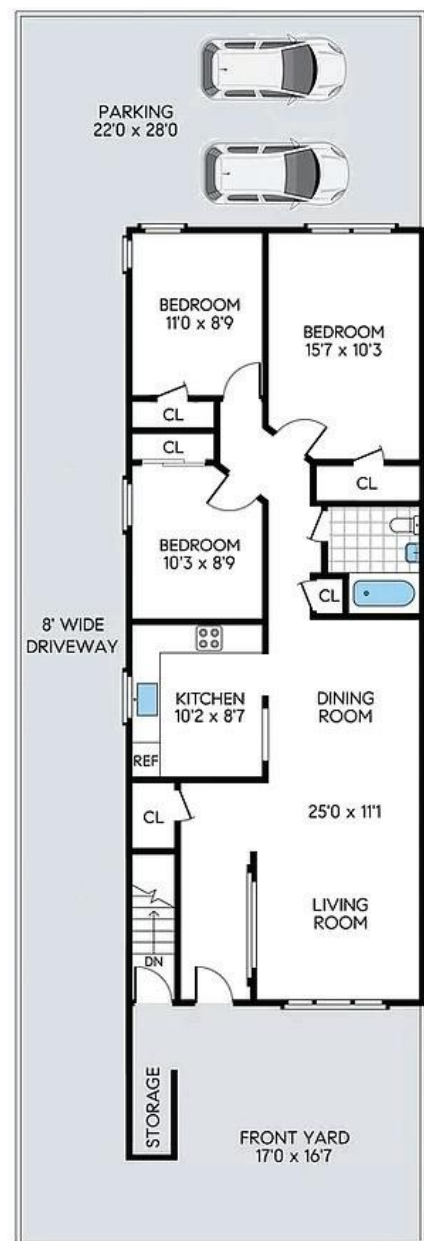

BASEMENT
Ceiling Height : 7'3

FIRST FLOOR

SECOND FLOOR
Ceiling Height : 8'0

THIRD FLOOR
Ceiling Height : 8'0

6 Terrace Place
Brooklyn, NY

9 Bed | 3 Bath | 2 Half Bath

ALL MEASUREMENTS ARE APPROXIMATE