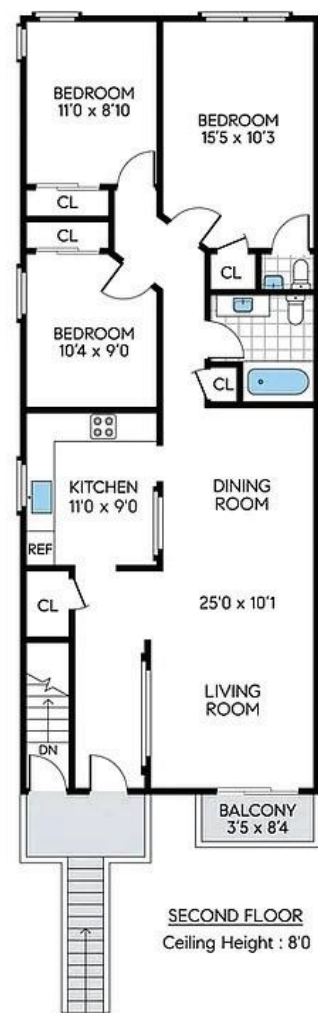

BASEMENT
Ceiling Height : 7'3

FIRST FLOOR

SECOND FLOOR
Ceiling Height : 8'0

THIRD FLOOR
Ceiling Height : 8'0

6 Terrace Place
Brooklyn, NY

9 Bed | 3 Bath | 2 Half Bath

ALL MEASUREMENTS ARE APPROXIMATE