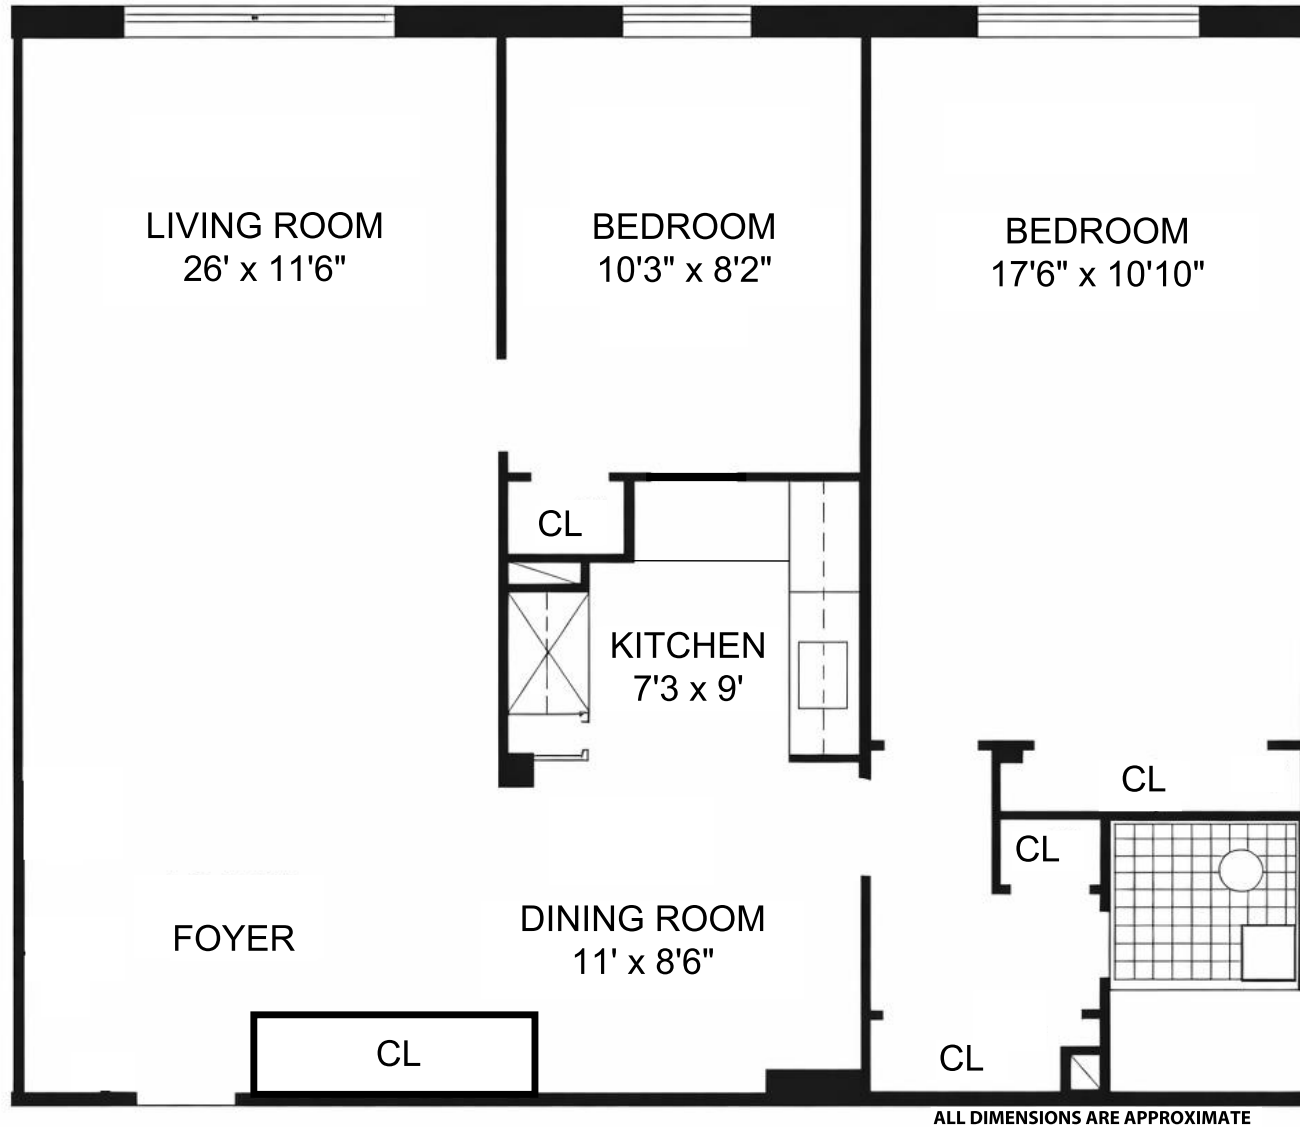

# 877 Bay Ridge Ave, Apt L2

**Barbara Puccia Realty**

www.BarbaraPucciaRealty.com  
barbara@barbarapuccia.com  
Cell: 718-755-1609

All information regarding the floor plan is from sources deemed reliable. However, Barbara Puccia Realty cannot assure its accuracy and bears no responsibility for any errors, omissions or misstatements. The plan is for representation purposes only and should not be used as such by the prospective purchaser. All dimensions are approximate and should be re-measured for absolute accuracy.